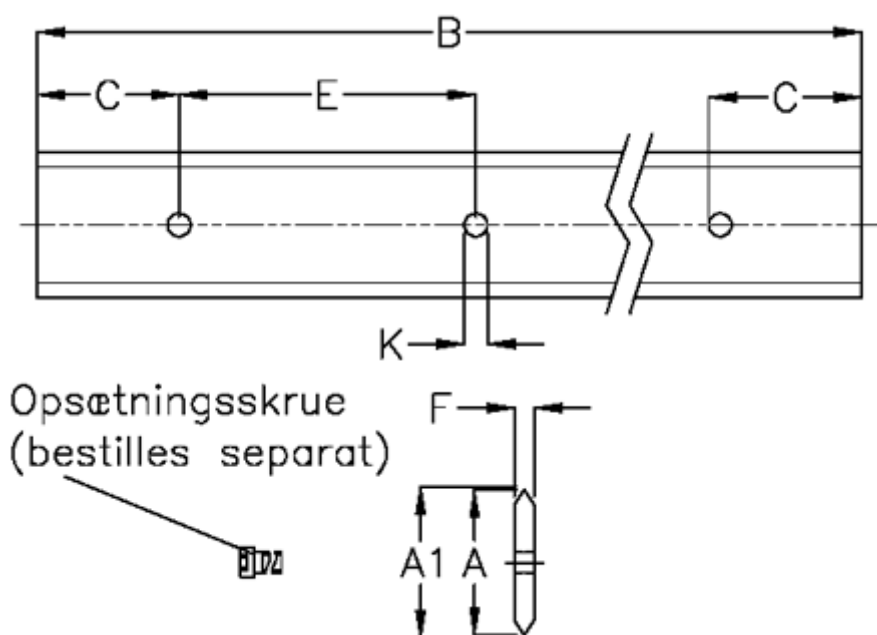

# Data Sheet

Article number: 059125896  
Description: Hepco SL2 spacer slide  
SS M 44-896

## Measures

A	= 44	K	= 7.0
A1	= 44.81	Weight kg/1000	= 1900
B	= 896		
C	= 43.0		
E	= 90		
F	= 6.1		
For bearing	= 34		
For screw	= M6x20		